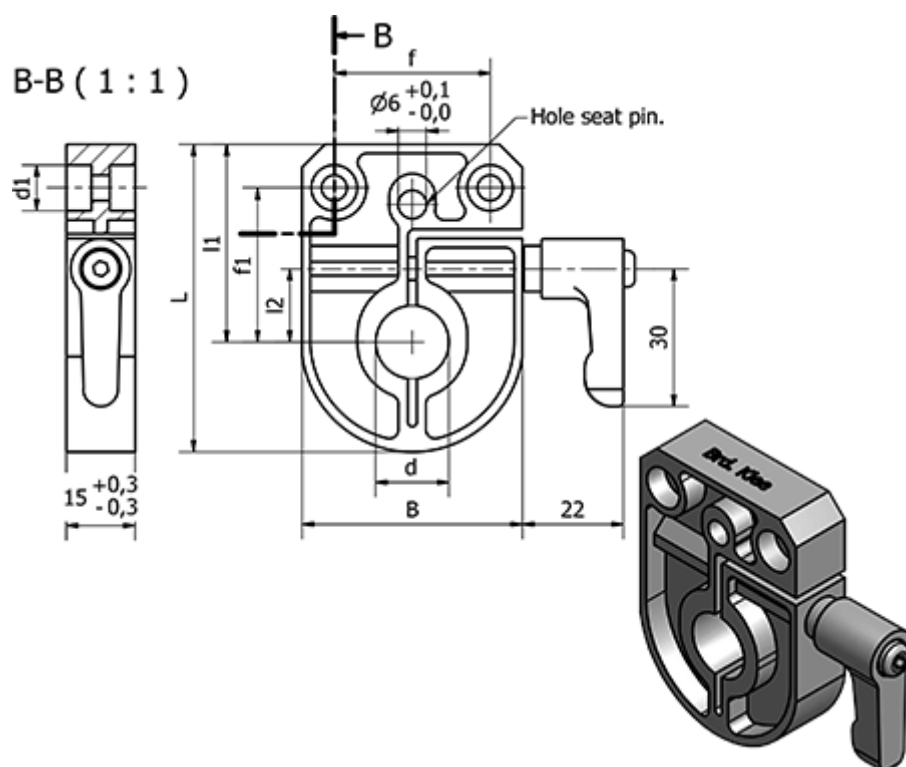

# Data Sheet

Article number: 2307083905  
Description: E+G Clamping plate  
BSA52R-16-D

## Measures

B = 48  
d = 16  
d1 = 34  
f = 34  
f1 = 15  
L = 66  
l1 = 43  
l2 = 14.5

Type = BSA52R-16-D